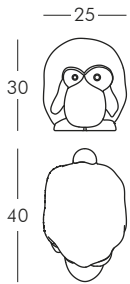

RINA

design Lab81