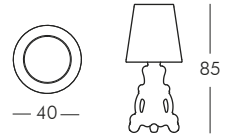

NEW

LADY OF LOVE

design Moro, Pigatti