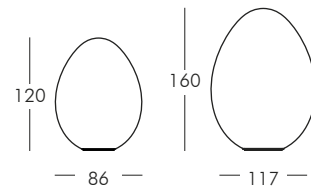

DINO

design Slide Studio