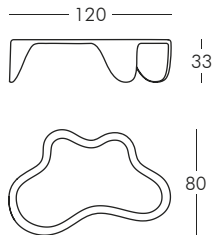

SLOTH

design Karim Rashid