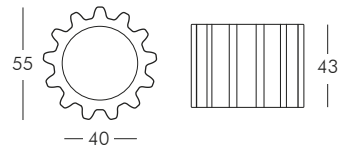

GEAR

design Anastasia Ivanyuk