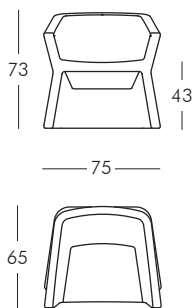

EXOFA

design Jorge Najera