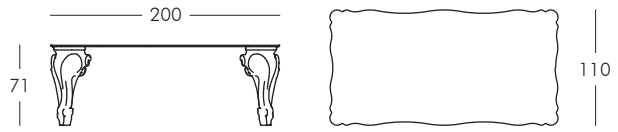

NOTE: other size available 260x120 cm.

PRINCESS OF LOVE

design Moro, Pigatti

POT OF LOVE

design Moro, Pigatti

LITTLE PRINCE OF LOVE

design Moro, Pigatti

DUKE OF LOVE