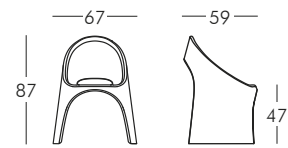

AMÉLIE

design Italo Pertichini