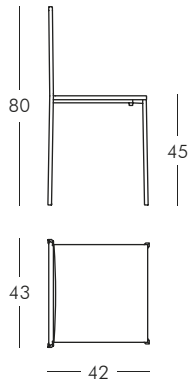

NEW **BUZ**

design Marc Sadler