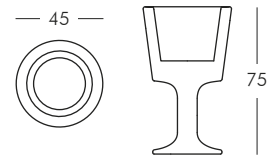

design Studio Tonino

NEW

KALIMERA

design Slide Studio

LIGHT DRINK

design Jorge Najera

IL VASO MYFLOWER

design Slide Studio