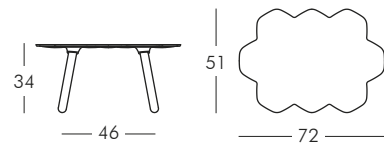

TARTA TABLE

design Roberto Paoli