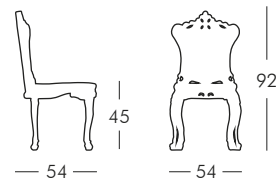

NOTE: other size available 260x120 cm.

PRINCESS OF LOVE

design Moro, Pigatti

POT OF LOVE

design Moro, Pigatti

LITTLE PRINCE OF LOVE

design Moro, Pigatti

DUKE OF LOVE