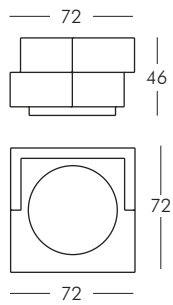

CUBIC YO

design Giulio Cappellini