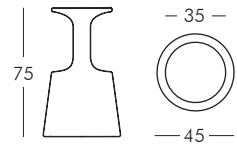

DRINK

design Jorge Najera