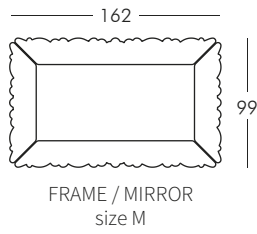

NEW

FRAME OF LOVE MIRROR OF LOVE

design Moro, Pigatti