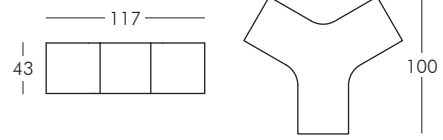

YPSILON

design Slide Studio