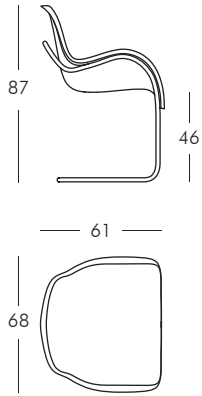

NEW

SLED

design Karim Rashid