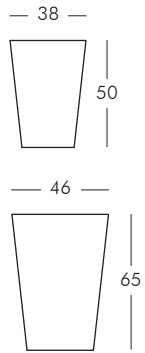

S-POT

design Slide Studio