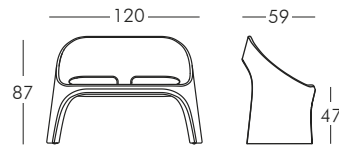

AMÉLIE DUETTO

design Italo Pertichini