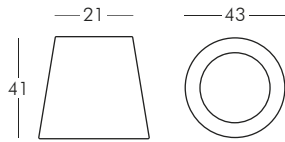

ALI BABA STOOL

design Giò Colonna Romano