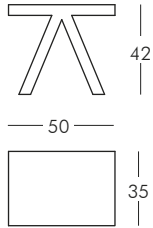

TOY

design Prospero Rasulo