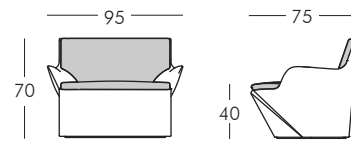

KAMI SAN

design Marc Sadler