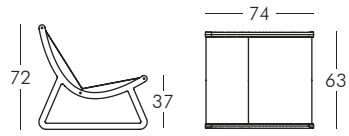

NEW

DREAM LINE

design Marco Acerbis
padded version

white padded

sandle padded

chocolate padded