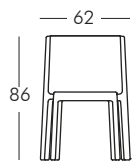

Q4

design Jorge Najera