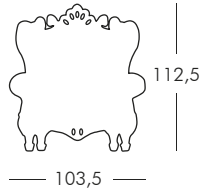

QUEEN OF LOVE

design Moro, Pigatti