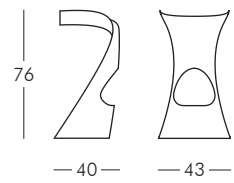

KONCORD

design Karim Rashid