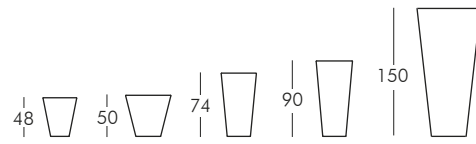

Y-POT

design Slide Studio