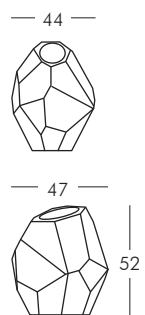

SECRET

design Rosaria Rattin