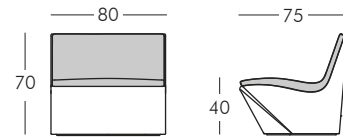

KAMI ICHI

design Marc Sadler