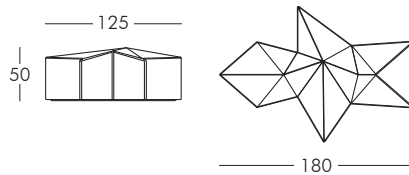

GLACÉ

design Alessandro Mendini