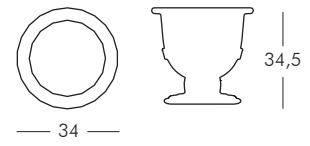

NOTE: other size available 260x120 cm.

PRINCESS OF LOVE

design Moro, Pigatti

POT OF LOVE

design Moro, Pigatti

LITTLE PRINCE OF LOVE

design Moro, Pigatti

DUKE OF LOVE