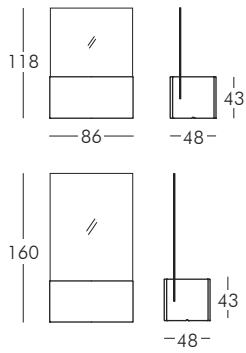

PRIVÉ

design Slide Studio