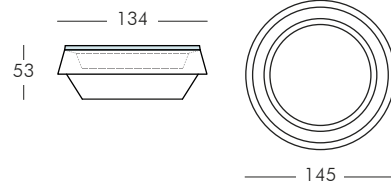

GIÒ POUF

design Giò Colonna Romano