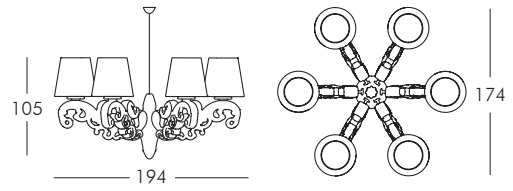

NEW

CROWN OF LOVE

design Moro, Pigatti