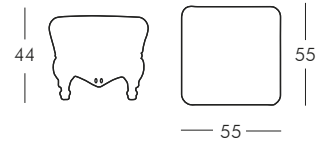

NOTE: other size available 260x120 cm.

PRINCESS OF LOVE

design Moro, Pigatti

POT OF LOVE

design Moro, Pigatti

LITTLE PRINCE OF LOVE

design Moro, Pigatti

DUKE OF LOVE