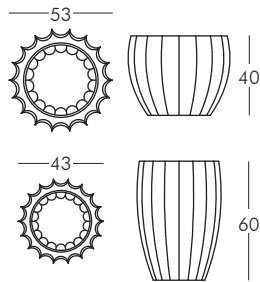

STAR

design Slide Studio