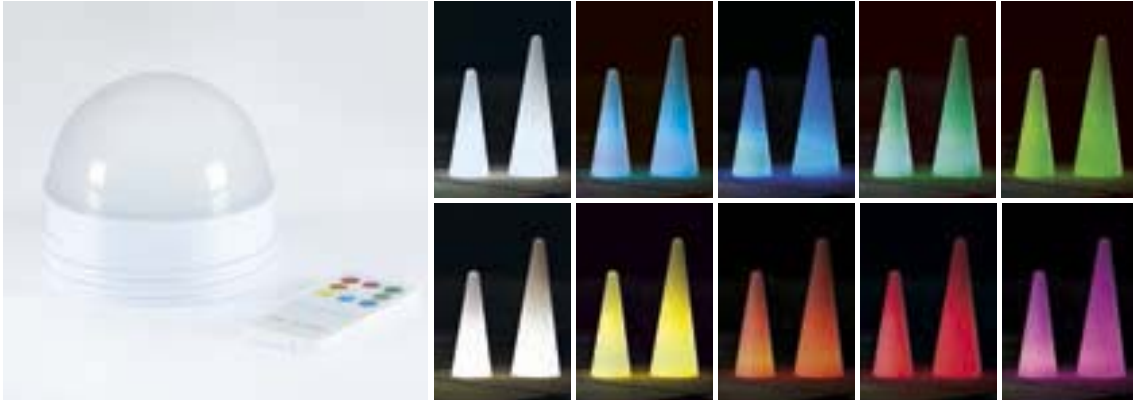

CANDY LIGHT - BATTERY RGB LED MODULE

BATTERY RGB LED MODULE

with IR remote control
IP44 - for indoor & outdoor use

5W POWER MODULE - brightness: 150 lm

10W POWER MODULE - brightness: 300 lm

COMPATIBILITY - SLIDE products with I3 or E3 base.

SPECIFICATIONS - 10 fixed colors, 4 effects.

ACCESSORIES - Power supply & IR remote control (included).

BATTERY RUNTIME - Up to 20 hours.

CHARGING TIME - 12-14 hours.

LIFE EXPECTANCY - 500 charging cycles.

MATERIALS

The SLIDE production is entirely MADE IN ITALY and is produced at the plant in Buccinasco (Milan) - Italy. All SLIDE products are 100% recyclable, realised by the means of a zero emission production cycle in compliance with the environmental sustainability principles. Below the characteristics of the main materials used for the manufacture of SLIDE products.

POLYETHYLENE

Material: Linear low-density polyethylene – LLDPE

Production process: rotational moulding

Resistant to extreme temperatures: -60°C to +80°C

(Luminous version: if equipped with fluorescent bulb -20°C to +60°C / with LED system 0°C to +50°C)

UV resistant (except lighting colours)

High tensile strength

100% recyclable

POLYURETHANE

Material: Polyurethane – PU

Production process: injection moulding

High durability

Very good thermal resistance

100% recyclable

POLYPROPYLENE

Material: Polypropylene – PP

Production process: injection moulding

High tensile strength

Good heat resistance and abrasion

100% recyclable and thermo-destructible with energy recovery