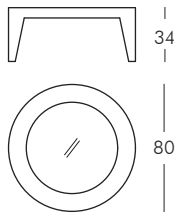

TAO

design Guglielmo Berchicci