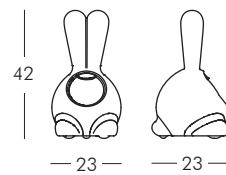

JUMPIE

design Goran Lelas