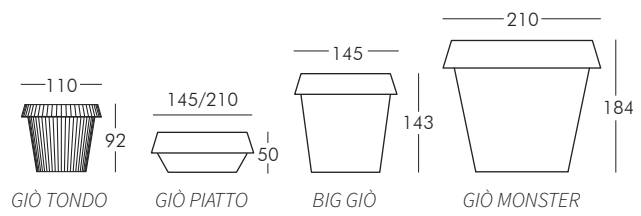

GIÒ TONDO

design Giò Colonna Romano