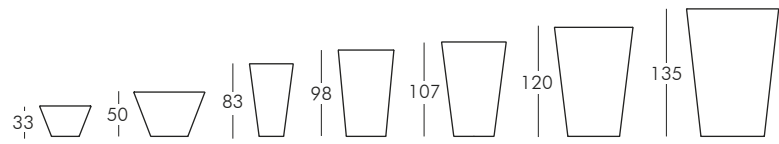

GLOBO HANGING

design Slide Studio

30-40-50-60-70-80-120-200

ACQUAGLOBO

design Slide Studio

.POTS

X-POT

design Slide Studio