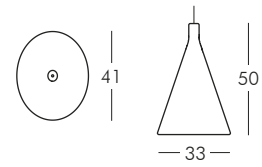

JUXT

design Karim Rashid