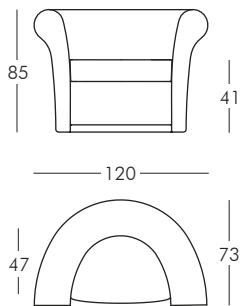

KALLA

design Gianni Arnaudo