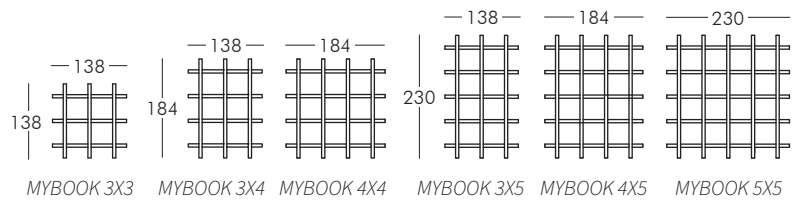

MYBOOK

design Slide Studio