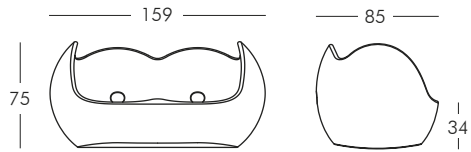

BLOSSY

design Karim Rashid