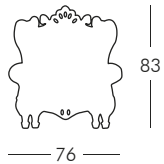

LITTLE QUEEN OF LOVE

design Moro, Pigatti