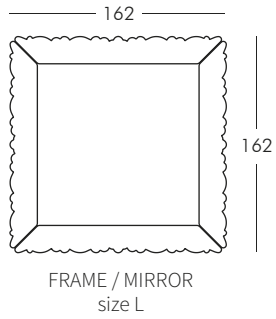

NEW

FRAME OF LOVE MIRROR OF LOVE

design Moro, Pigatti