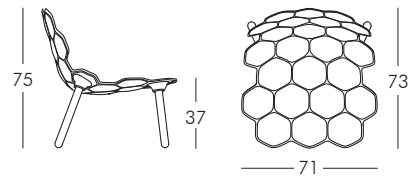

Batylite® version

white
Batylite®

grey duo
Batylite®

sandale duo
Batylite®

chocolate
Batylite®

NOTE: other Batylite® colours are available on request.

TARTA

design Roberto Paoli