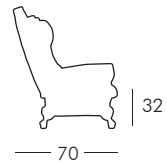

LITTLE QUEEN OF LOVE

design Moro, Pigatti