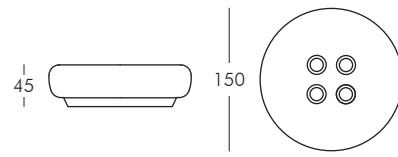

BOT ONE

design Fabio Della Fiorentina