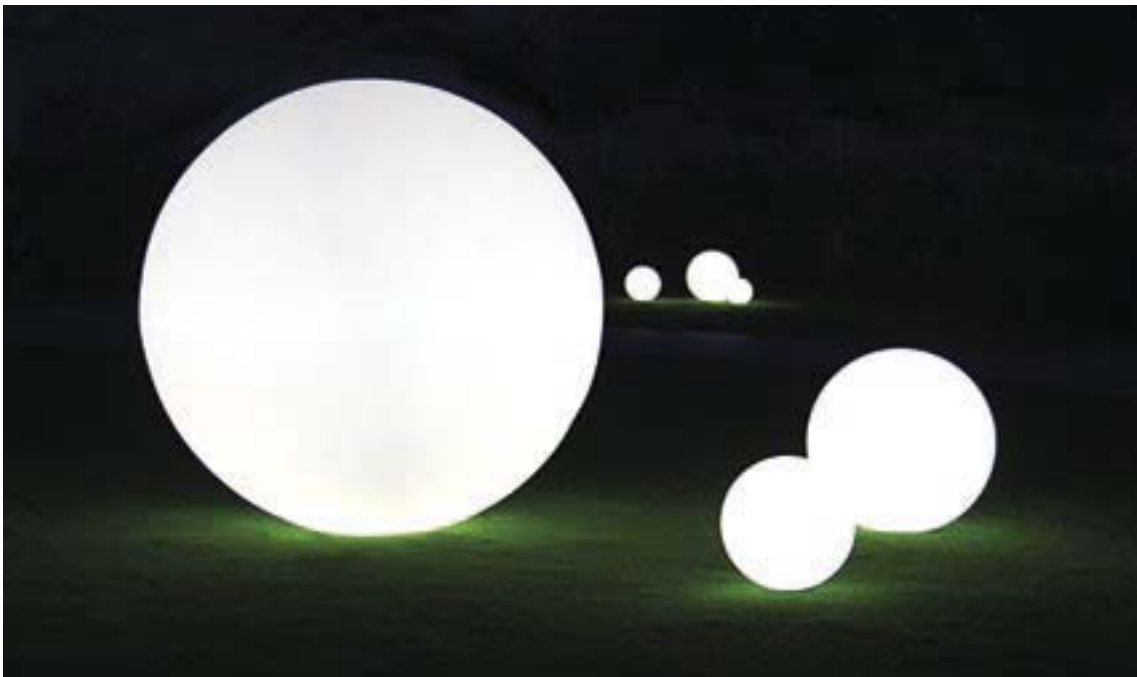

CUBO

design Slide Studio

20-25-30-40-50-75

GLOBO

design Slide Studio

30-40-50-60-70-80-120-200

GLOBO LED

design Slide Studio