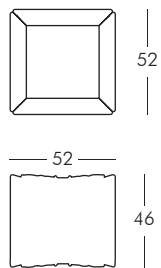

JOKER OF LOVE

design Moro, Pigatti