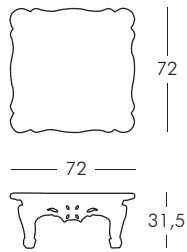

DUKE OF LOVE

design Moro, Pigatti