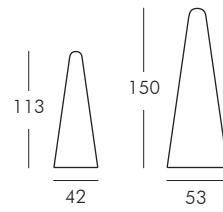

CUBO

design Slide Studio

20-25-30-40-50-75

GLOBO

design Slide Studio

30-40-50-60-70-80-120-200

GLOBO LED

design Slide Studio