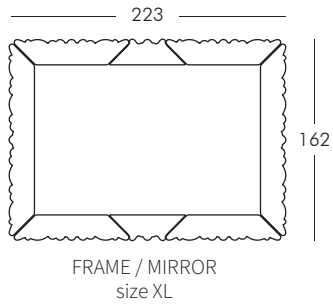

NEW

FRAME OF LOVE MIRROR OF LOVE

design Moro, Pigatti