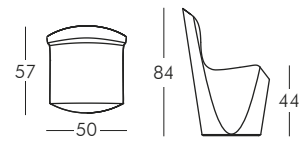

ZOE

design Guglielmo Berchicci