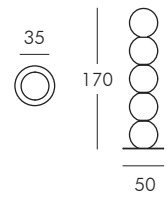

PEARL

design Slide Studio