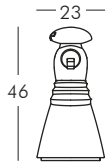

MR. BOT

design GlocalDesign