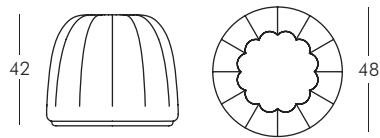

NEW GELÉE

design Roberto Paoli