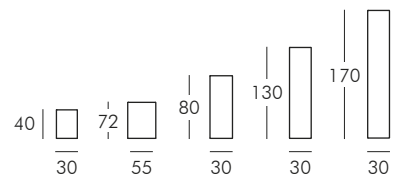

FLUO

design Slide Studio