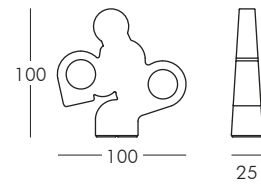

— 22 —

JUMPIE

design Goran Lelas

HERE

design Alessandro Mendini

THERE

design Alessandro Mendini

MR. BOT