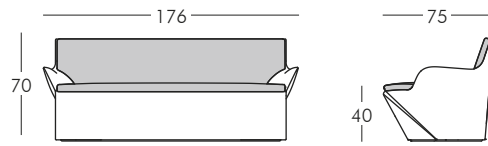

KAMI YON

design Marc Sadler