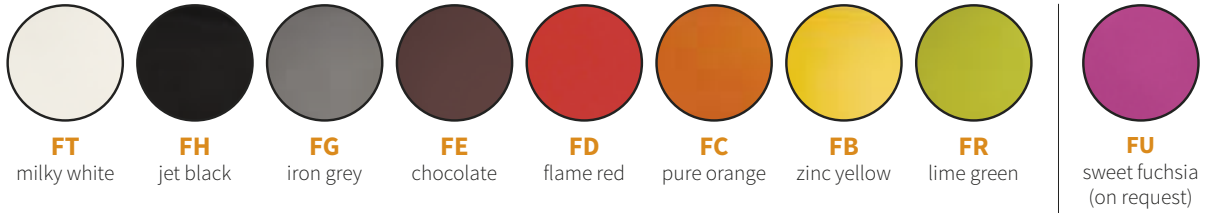

MINI PURE

MINI RINA

MINI BUBO

MINI JUMPIE

.COLOURS
FINISHINGS

STANDARD COLOURS

LIGHTING COLOURS

LACQUERED COLOURS

GLOSSY

MATT

NOTE: Other lacquered colours are available on request at an extra charge (+10%).
Two-coloured lacquering is available on request at an extra charge (+20%).

SOFT POLYURETHANE COLOURS

CANDY LIGHT - BATTERY RGB LED MODULE