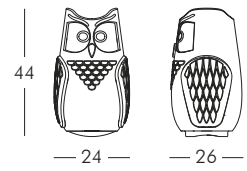

BUBO

design Fabio Rotella