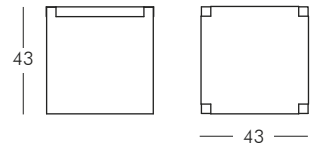

KUBO

design Slide Studio