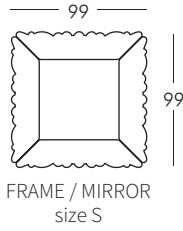

NEW

FRAME OF LOVE MIRROR OF LOVE

design Moro, Pigatti