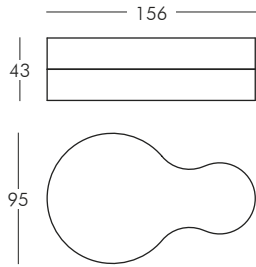

NUVOLA POUF

design Defne Koz