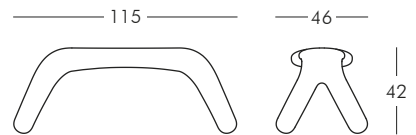

WAVE

design Slide Studio

ATLAS

design Giorgio Biscaro