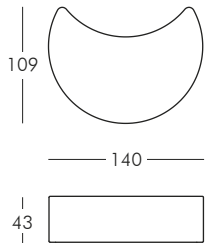

MOON

design Alain Hadife