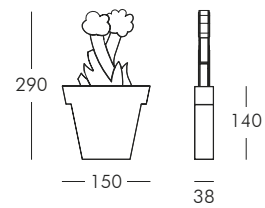

design Studio Tonino

NEW

KALIMERA

design Slide Studio

LIGHT DRINK

design Jorge Najera

IL VASO MYFLOWER

design Slide Studio