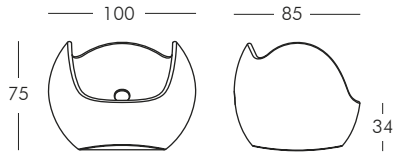

BLOS

design Karim Rashid