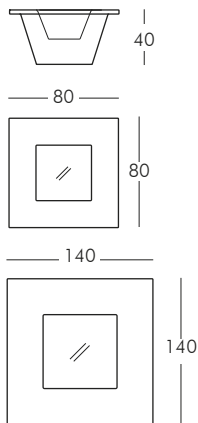

BENCH TABLE

design Slide Studio